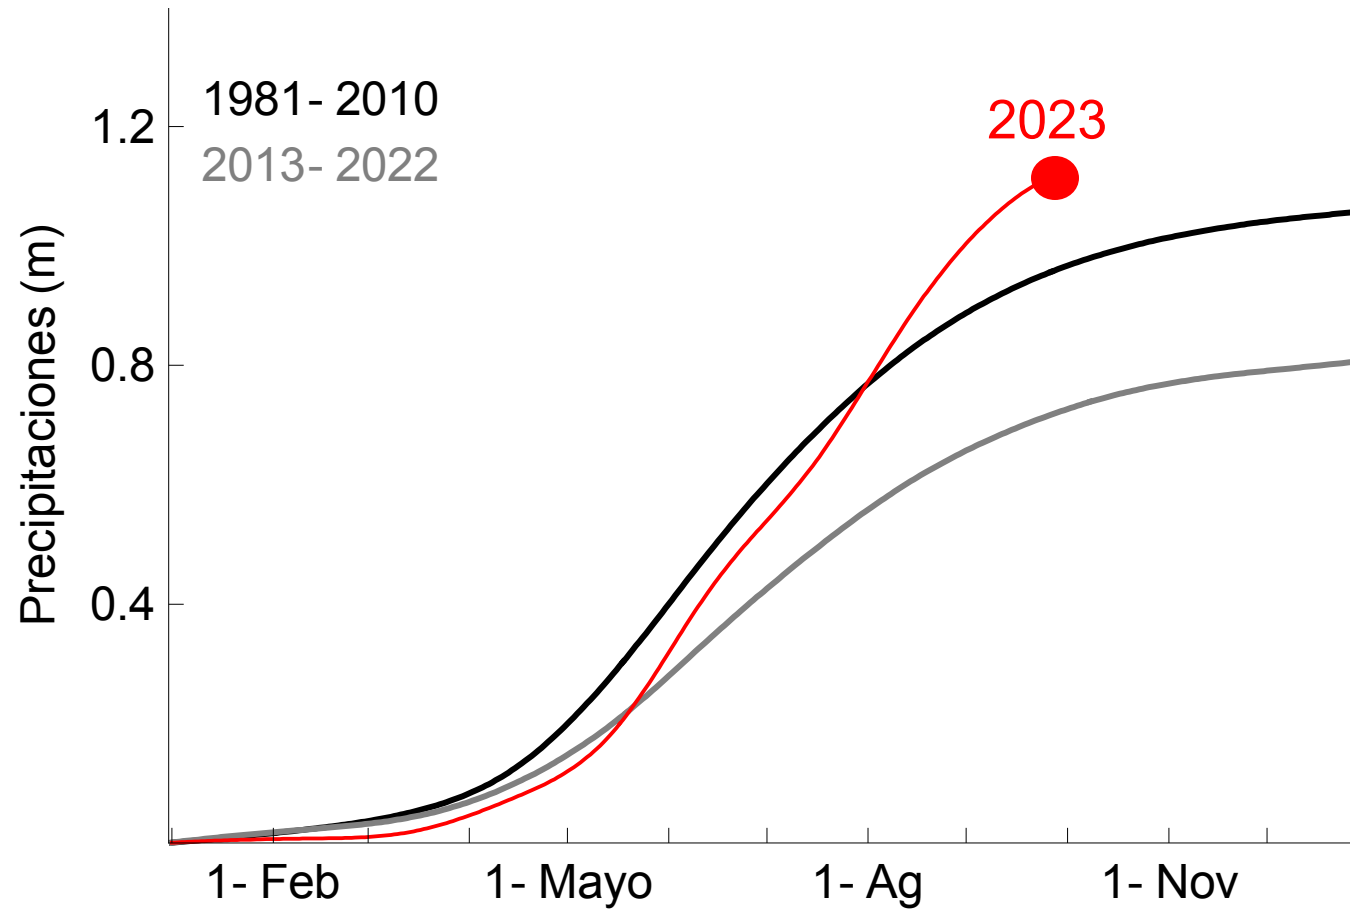

Chile Central (32-36°S)