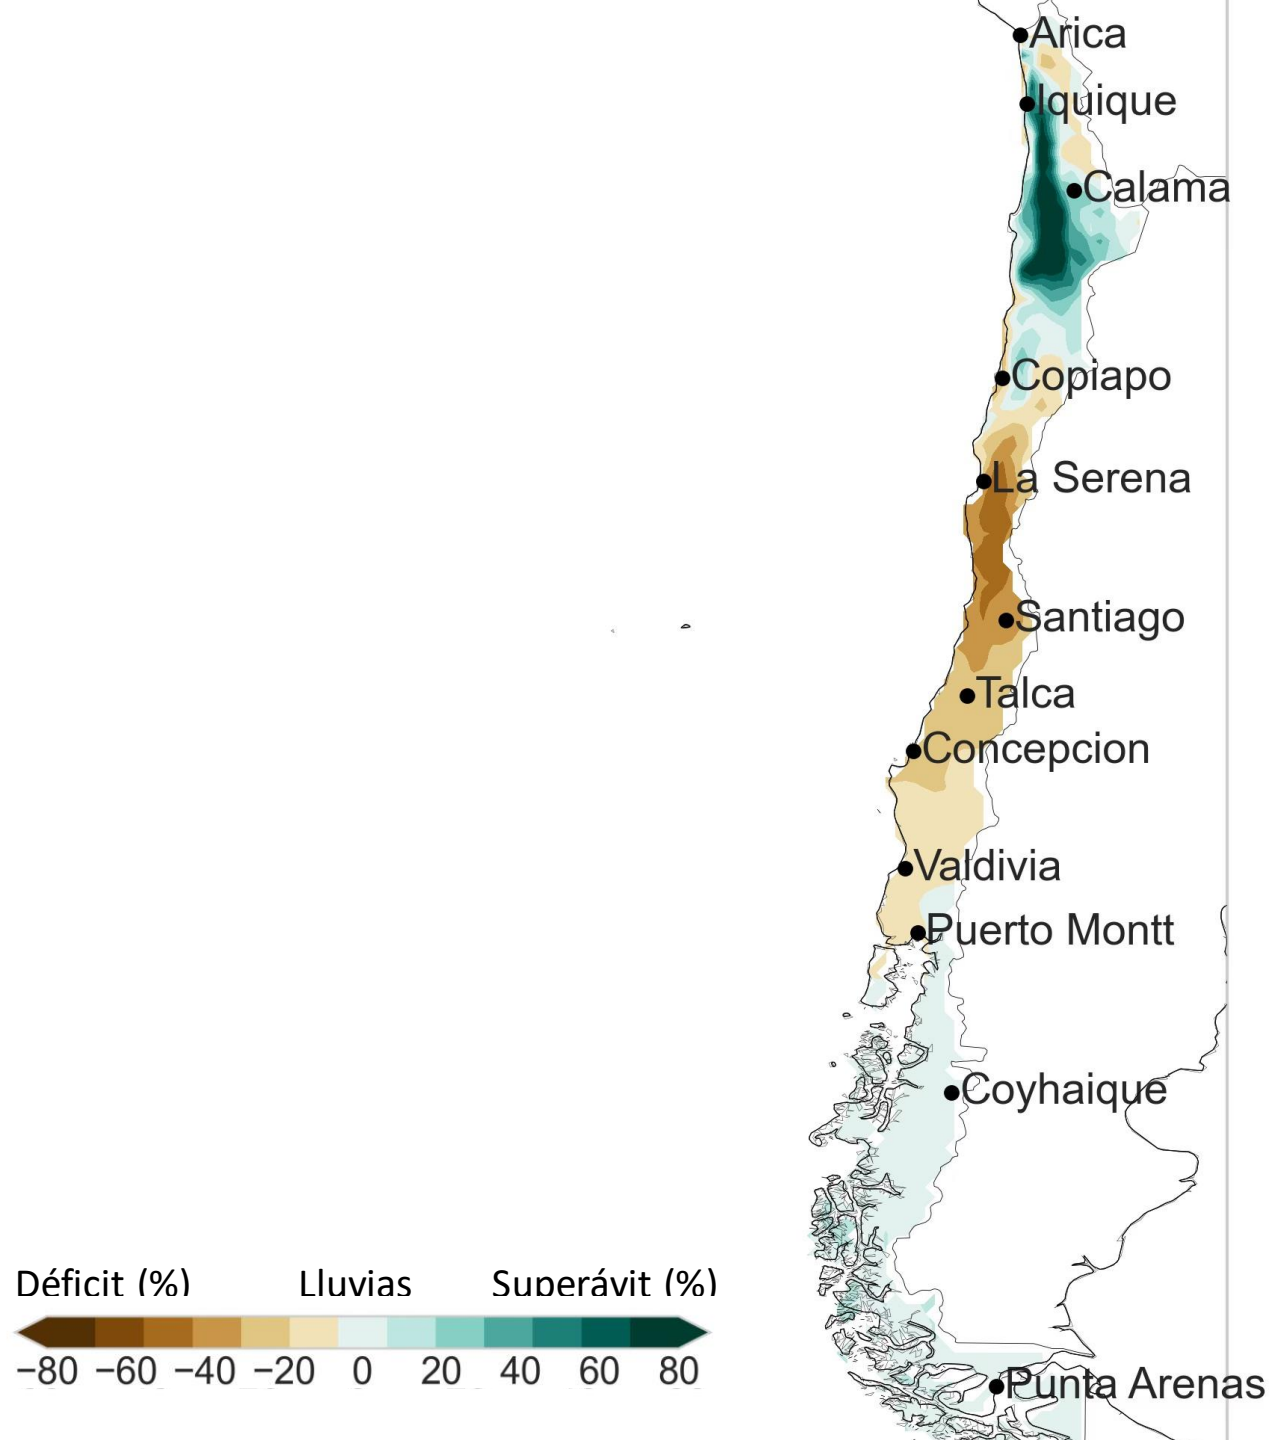

Laguna de Aculeo

A satellite image showing a large, irregularly shaped, light-colored body of water in the center, surrounded by a complex network of brown and green agricultural fields and some urban areas. The water body is labeled "Laguna de Aculeo". The surrounding land is divided into numerous small, rectangular plots, some of which are green, indicating active agriculture, while others are brown, suggesting fallow or dry fields. There are some small clusters of buildings and roads visible within the agricultural landscape.

<https://earthobservatory.nasa.gov/images/151836/water-returns-to-laguna-de-aculeo>

Sept. 7, 2023

Laguna de Aculeo

<https://earthobservatory.nasa.gov/images/151836/water-returns-to-laguna-de-aculeo>

# Chile

Inviernos (JJA) relativos a 1981-2010

2021

2022

2023

# Chile

2013-2022 versus 1981-2010