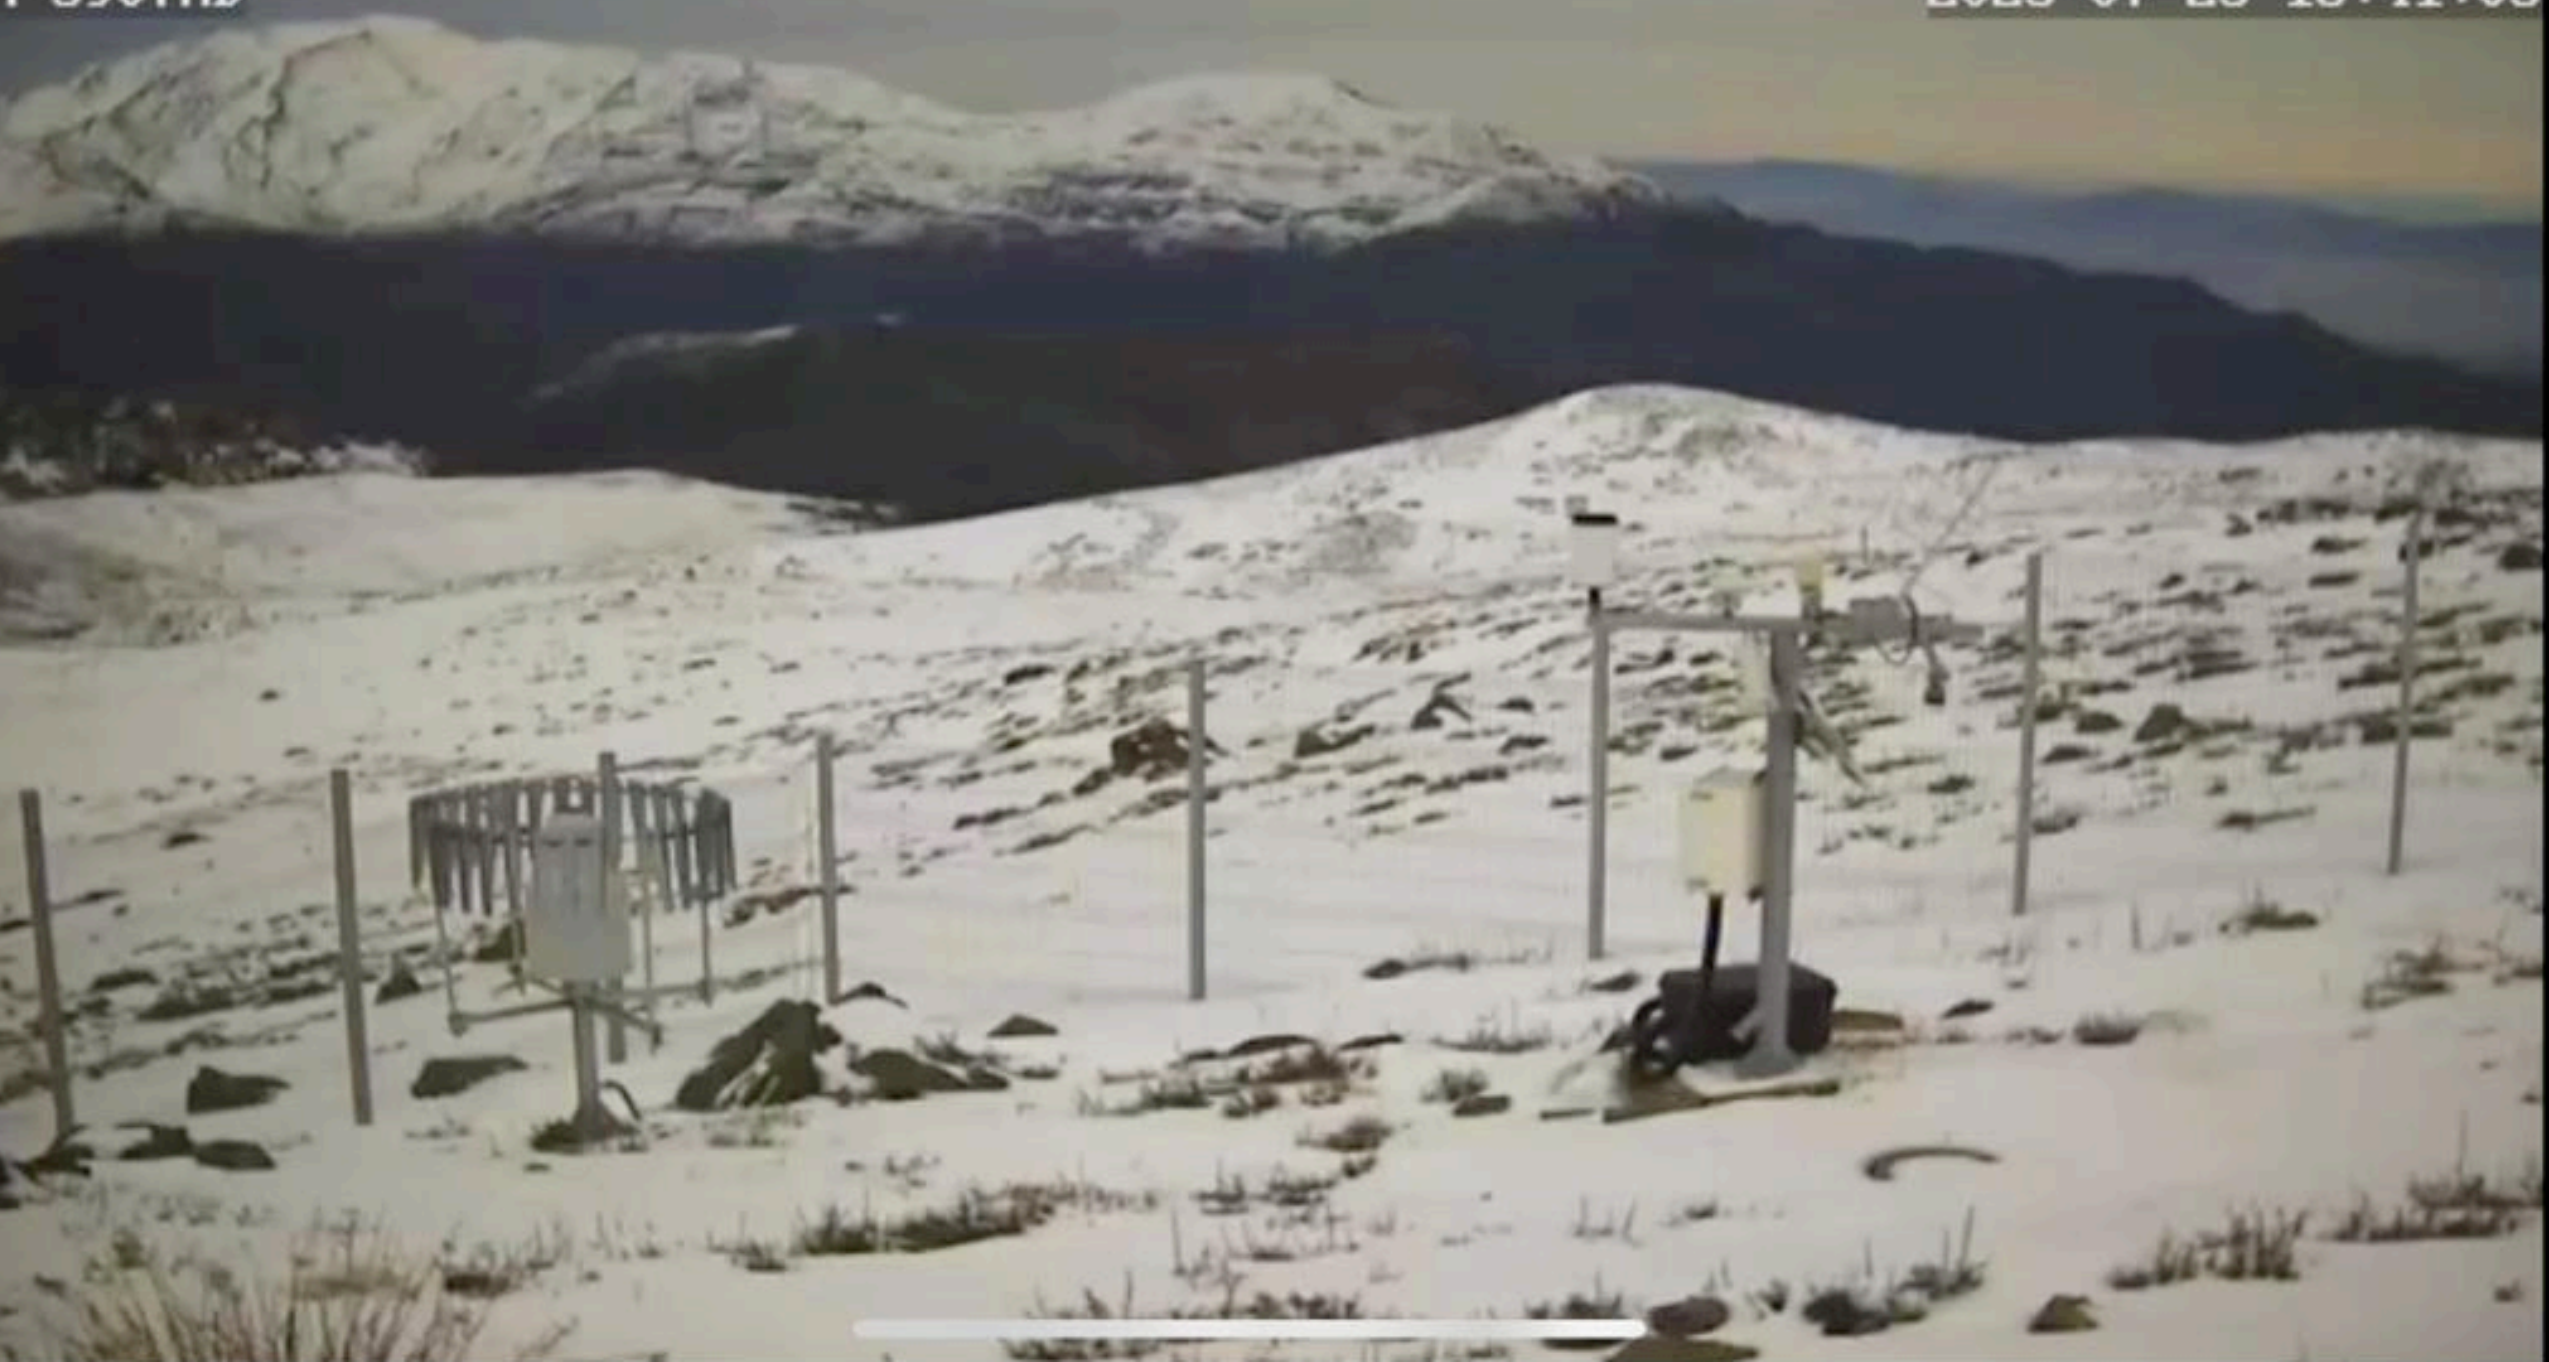

# AERONET

AEROSOL ROBOTIC NETWORK

We are currently contributing to the AERONET network

Ecological Reserve "Yerba Loca"

N-5907HD

2023-07-23 16:41:03

Agosto 13

Curico