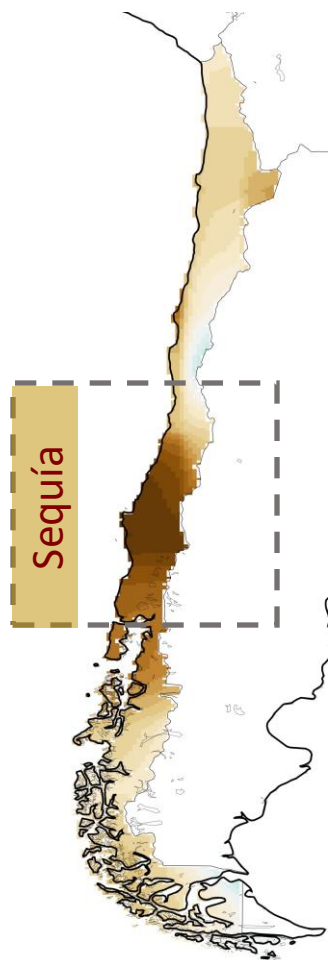

Febrero 2023

Relativo a 1981-2010