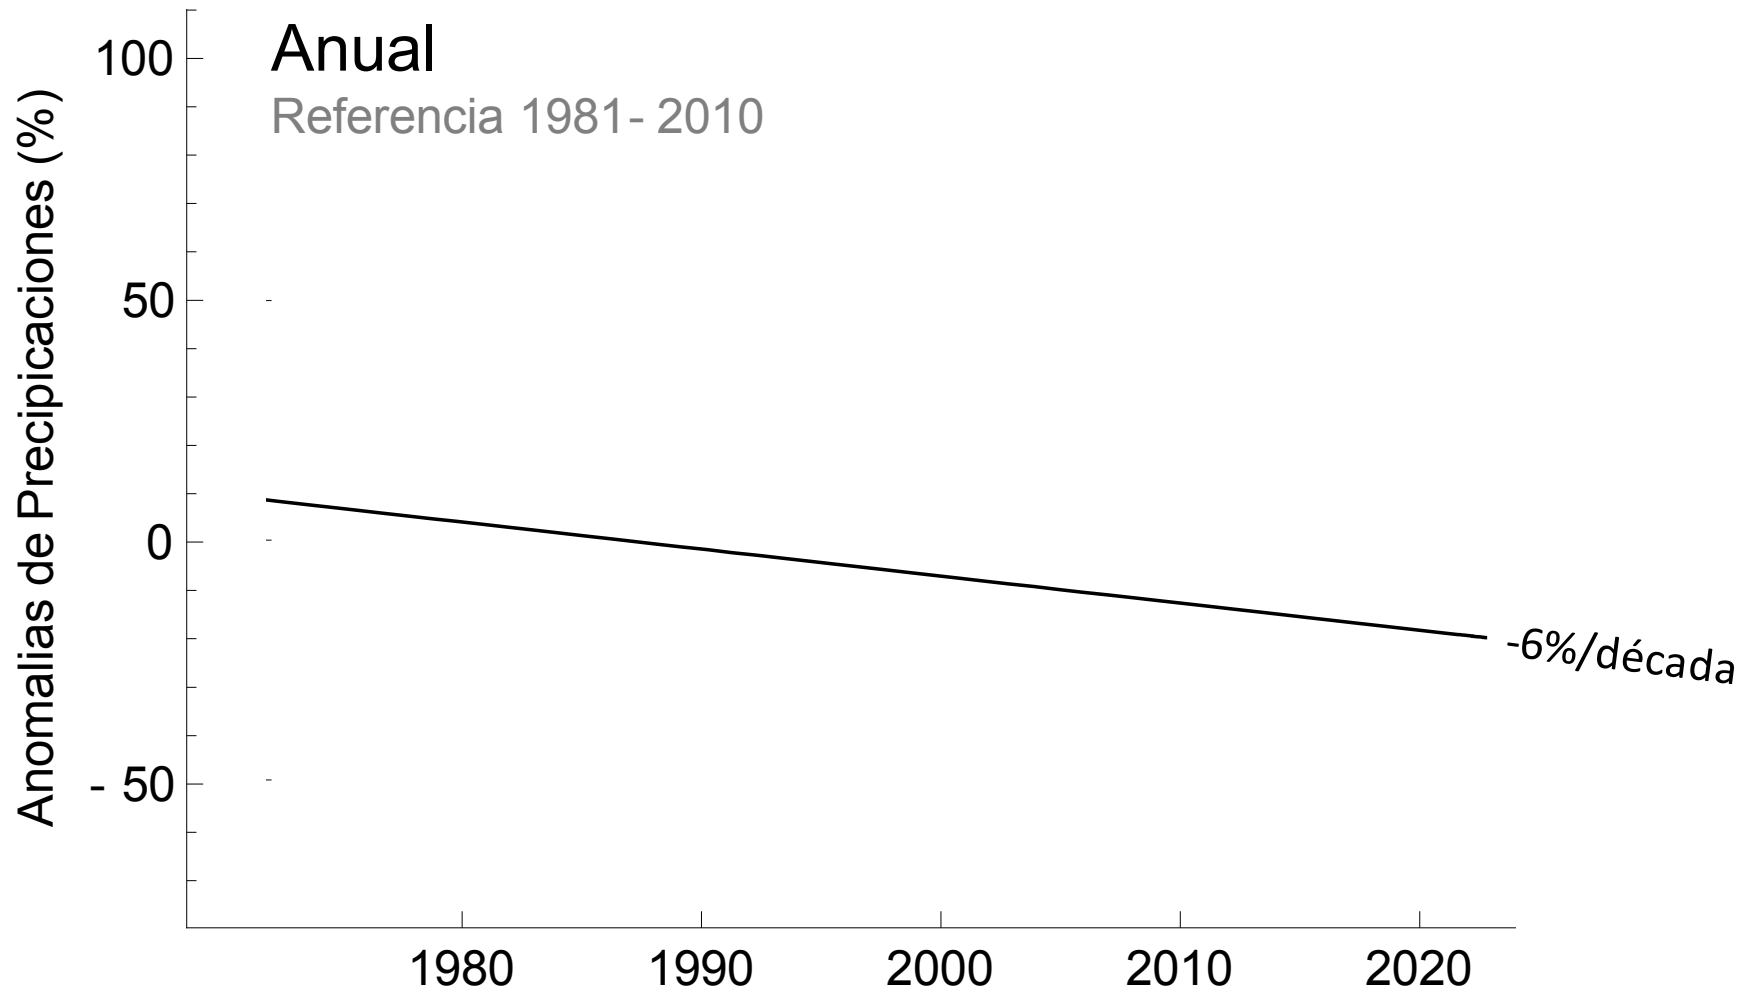

Chile Central (32-36°S)